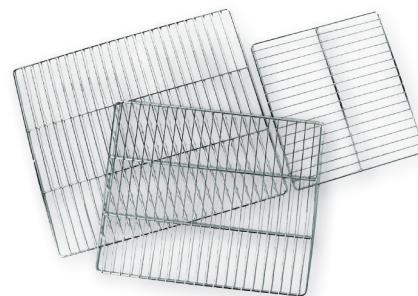

Oven

Accessories: shelves and plates

Wire shelves, stainless steel

• suitable for ovens **WON, WON-W, SWON, SWON-W**

For device...	Measurements	Article	Order number
WON-32 / SWON-32	280 x 280 mm	ONS032	DH.WON11032
WON-50 / SWON-50	340 x 310 mm	ONS050	DH.WON11050
WON-105 / WON-W105 SWON-105 / SWON-W105	455 x 375 mm	ONS105	DH.WON11105
WON-155 / WON-W155 SWON-155 / SWON-W155	520 x 440 mm	ONS155	DH.WON11155

Wire shelves, stainless steel

• suitable for ovens **WOF, WOF-W, SWOF, SWOF-W**

For device...	Measurements	Article	Order number
WOF-50 / SWOF-50	340 x 310 mm	OFS050	DH.WOF11050
WOF-105 / WOF-W105 SWOF-105 / SWOF-W105	455 x 375 mm	OFS105	DH.WOF11105
WOF-155 / WOF-W155 SWOF-155 / SWOF-W155	520 x 440 mm	OFS155	DH.WOF11155

Ceramic fiber plates

• suitable for ovens / muffle furnaces **FSC**

NEW

For device...	Measurements	Order number
FSC-2	110 x 120 mm	DH.FSC2002
FSC-5	140 x 180 mm	DH.FSC2005
FSC-11	190 x 250 mm	DH.FSC2011
FSC-22	240 x 330 mm	DH.FSC2022

Ceramic fiber plates

• suitable for ovens / muffle furnaces **FSK**

NEW

For device...	Measurements	Order number
FSK-2	110 x 120 mm	DH.FSK2002
FSK-5	140 x 180 mm	DH.FSK2005
FSK-11	190 x 250 mm	DH.FSK2011

Shelves, aluminium