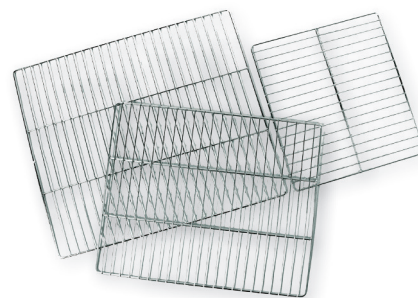

Oven

Accessories: shelves and plates

Wire shelves, stainless steel

• suitable for ovens **WON, WON-W, SWON, SWON-W**

For device...	Measurements	Article	Order number
WON-32 / SWON-32	280 x 280 mm	ONS032	DH.WON11032
WON-50 / SWON-50	340 x 310 mm	ONS050	DH.WON11050
WON-105 / WON-W105 SWON-105 / SWON-W105	455 x 375 mm	ONS105	DH.WON11105
WON-155 / WON-W155 SWON-155 / SWON-W155	520 x 440 mm	ONS155	DH.WON11155

Wire shelves, stainless steel

• suitable for ovens **WOF, WOF-W, SWOF, SWOF-W**

For device...	Measurements	Article	Order number
WOF-50 / SWOF-50	340 x 310 mm	OFS050	DH.WOF11050
WOF-105 / WOF-W105 SWOF-105 / SWOF-W105	455 x 375 mm	OFS105	DH.WOF11105
WOF-155 / WOF-W155 SWOF-155 / SWOF-W155	520 x 440 mm	OFS155	DH.WOF11155

Ceramic fiber plates

• suitable for ovens / muffle furnaces **FSC**

NEW

For device...	Measurements	Order number
FSC-2	110 x 120 mm	DH.FSC2002
FSC-5	140 x 180 mm	DH.FSC2005
FSC-11	190 x 250 mm	DH.FSC2011
FSC-22	240 x 330 mm	DH.FSC2022

Ceramic fiber plates

• suitable for ovens / muffle furnaces **FSK**

NEW

For device...	Measurements	Order number
FSK-2	110 x 120 mm	DH.FSK2002
FSK-5	140 x 180 mm	DH.FSK2005
FSK-11	190 x 250 mm	DH.FSK2011

Shelves, aluminium